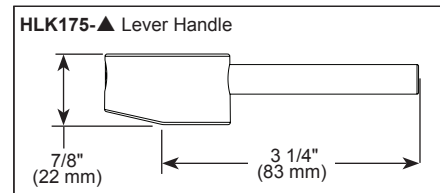

Brizo Kitchen & Bath Company reserves the right (1) to make changes in specifications and materials, and (2) to change or discontinue models, both without notice or obligation. Dimensions are for reference only. See current full-line price book or www.brizo.com for finish options and product availability.

BSP-K-64075LF-LHP Rev. C

Brizo Kitchen & Bath Company
55 E. 111th Street, Carmel, IN 46280
350 South Edgeware Road, St. Thomas, ON N5P 4L1
© 2026 Brizo Kitchen & Bath Company