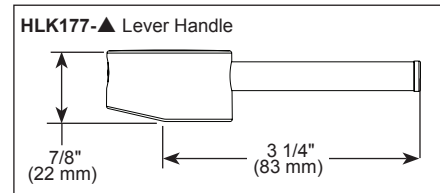

Brizo Kitchen & Bath Company reserves the right (1) to make changes in specifications and materials, and (2) to change or discontinue models, both without notice or obligation. Dimensions are for reference only. See current full-line price book or www.brizo.com for finish options and product availability.

BSP-K-64075LF-LHP Rev. C

Brizo Kitchen & Bath Company
55 E. 111th Street, Carmel, IN 46280
350 South Edgeware Road, St. Thomas, ON N5P 4L1
© 2026 Brizo Kitchen & Bath Company